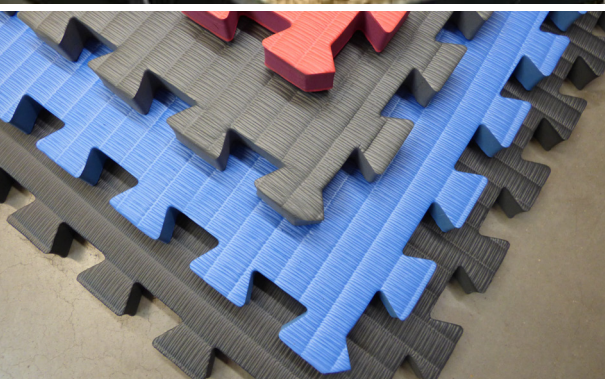

square brands.

www.square-brands.com

HOLSTEIN DECK

**TOUGHEST
AND THICKEST IN
THE INDUSTRY**

Dairy competitors have used GetRung products for over 20 years. Holstein Deck provides a great show look and the best in quality for your prized animals. Perfect for isles and bedding grounds at shows and used for nearly 2 decades in milking parlors across the U.S.

- 2.5CM or 1" Thickness
- Lightweight and portable
- Easy install and Holstein shows and fairgrounds
- Interlocking for secure fit
- Closed cell dense tough eva foam
- Anti-microbial, anti-slip and non-porous
- Waterproof, simply hose off to clean
- Indoor use