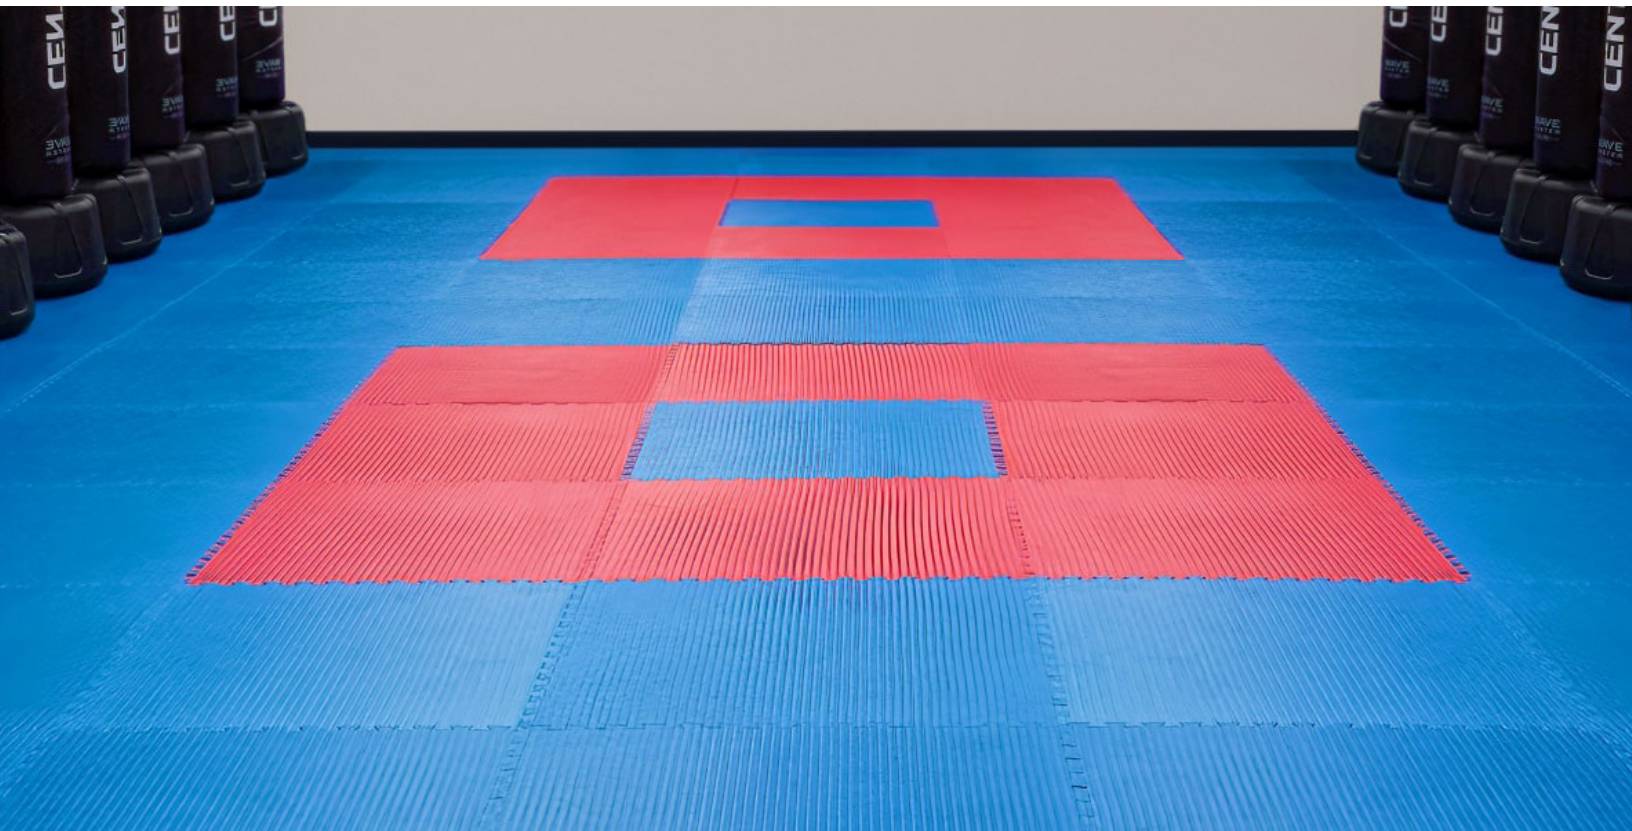

# GetRung MMA MATS

**At the forefront of the MMA market for over 2 decades specializing tough flooring for - Karate, Jiu-Jitsu, Muay Thai, Grappling, Judo, Taekwondo**

- Full 25MM or 1" Thick
- Lightweight and portable
- Interlocking for secure fit
- Closed cell dense tough eva foam
- Anti-microbial, anti-slip and non-porous
- Easy to move, fit and install
- 10 squarefeet per tile